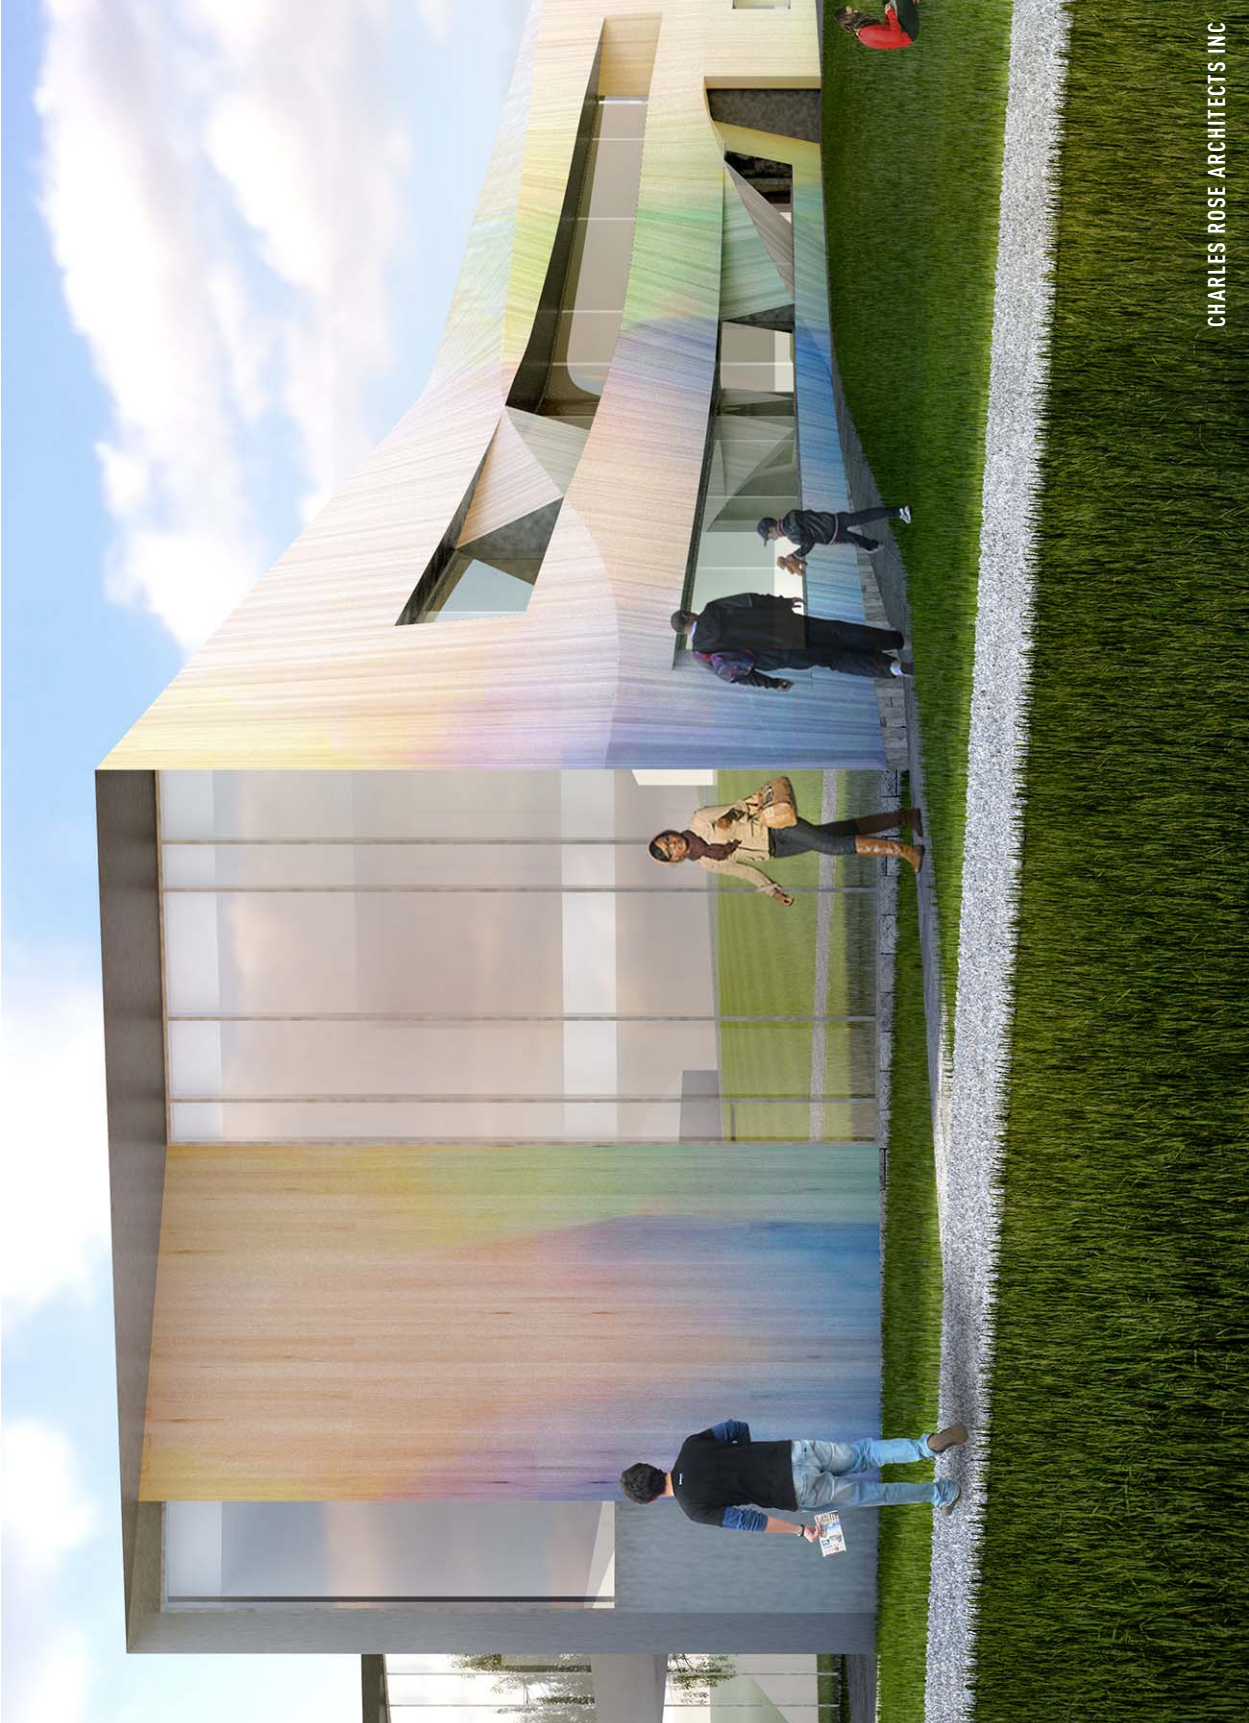

CHARLES ROSE ARCHITECTS INC